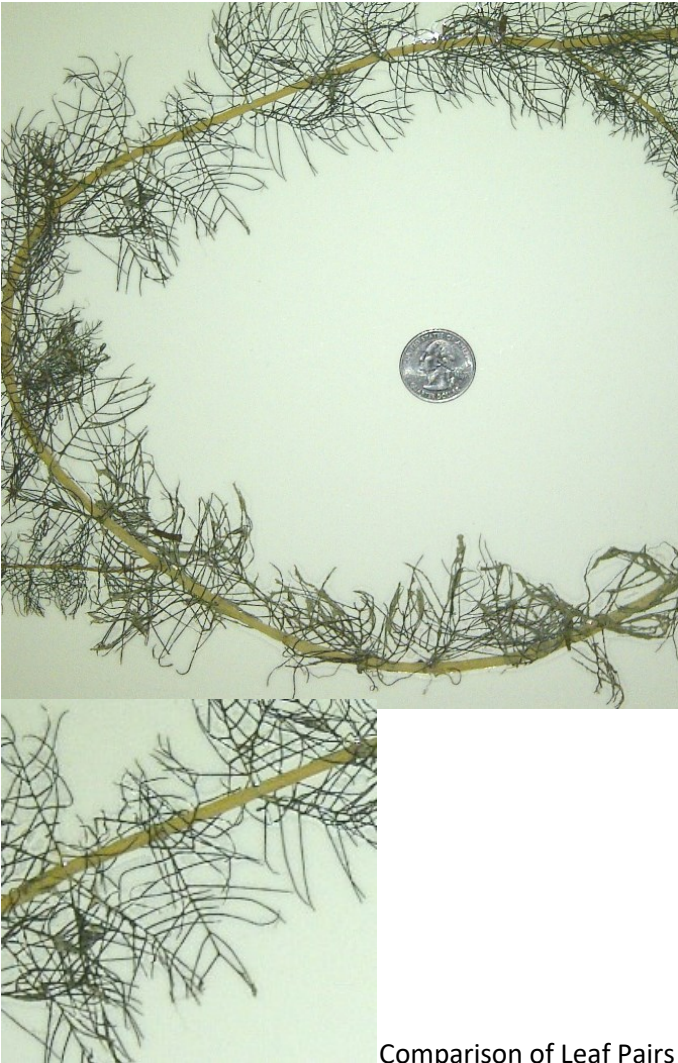

Largeleaf Pondweed (*Potamogeton amplifolius*)

Muskgrass (*Chara* sp.)

NATIVE

Northern Watermilfoil (*Myriophyllum sibiricum*)

Exotic

Eurasian water-milfoil (*Myriophyllum spicatum*)

Comparison of Leaf Pairs (Count) Eurasian (L) and Northern water-milfoil (R)

Sago Pondweed (*Stuckenia pectinata*)

Slender Naiad (*Najas flexilis*)

Whitestem Pondweed (*Potamogeton praelongus*)

Claspingleaf Pondweed (*Potamogeton richardsonii*)

White Water Lily (*Nymphae odorata*)

Spatterdock* (*Nuphar advena*)

*Often mistakenly referred to as "Yellow water-lily"

EXOTIC

Waterstargrass (*Heteranthis dubia*)

Curlyleaf Pondweed (*Potamogeton crispus*)