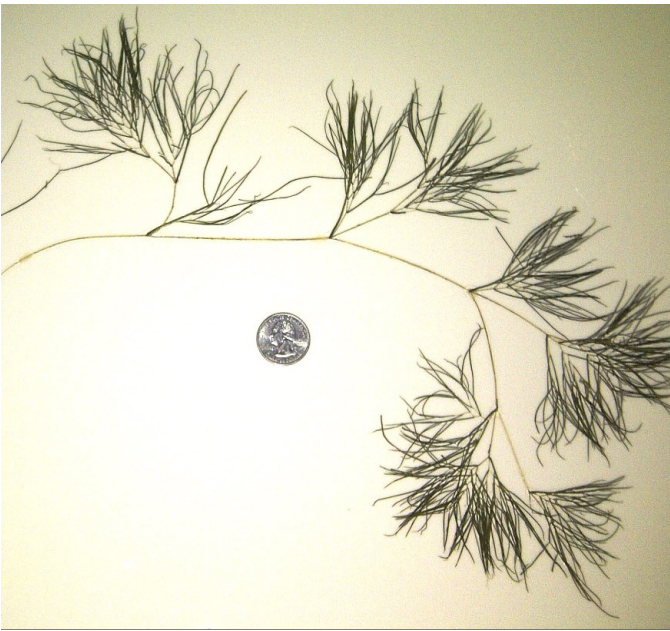

Largeleaf Pondweed (*Potamogeton amplifolius*)

Muskgrass (*Chara* sp.)

NATIVE

Northern Watermilfoil (*Myriophyllum sibiricum*)

Exotic

Eurasian water-milfoil (*Myriophyllum spicatum*)

Comparison of Leaf Pairs (Count) Eurasian (L) and Northern water-milfoil (R)

Sago Pondweed (*Stuckenia pectinata*)

Slender Naiad (*Najas flexilis*)

Whitestem Pondweed (*Potamogeton praelongus*)

Claspingleaf Pondweed (*Potamogeton richardsonii*)

White Water Lily (*Nymphae odorata*)

Spatterdock* (*Nuphar advena*)

*Often mistakenly referred to as "Yellow water-lily"

EXOTIC

Waterstargrass (*Heteranthis dubia*)

Curlyleaf Pondweed (*Potamogeton crispus*)